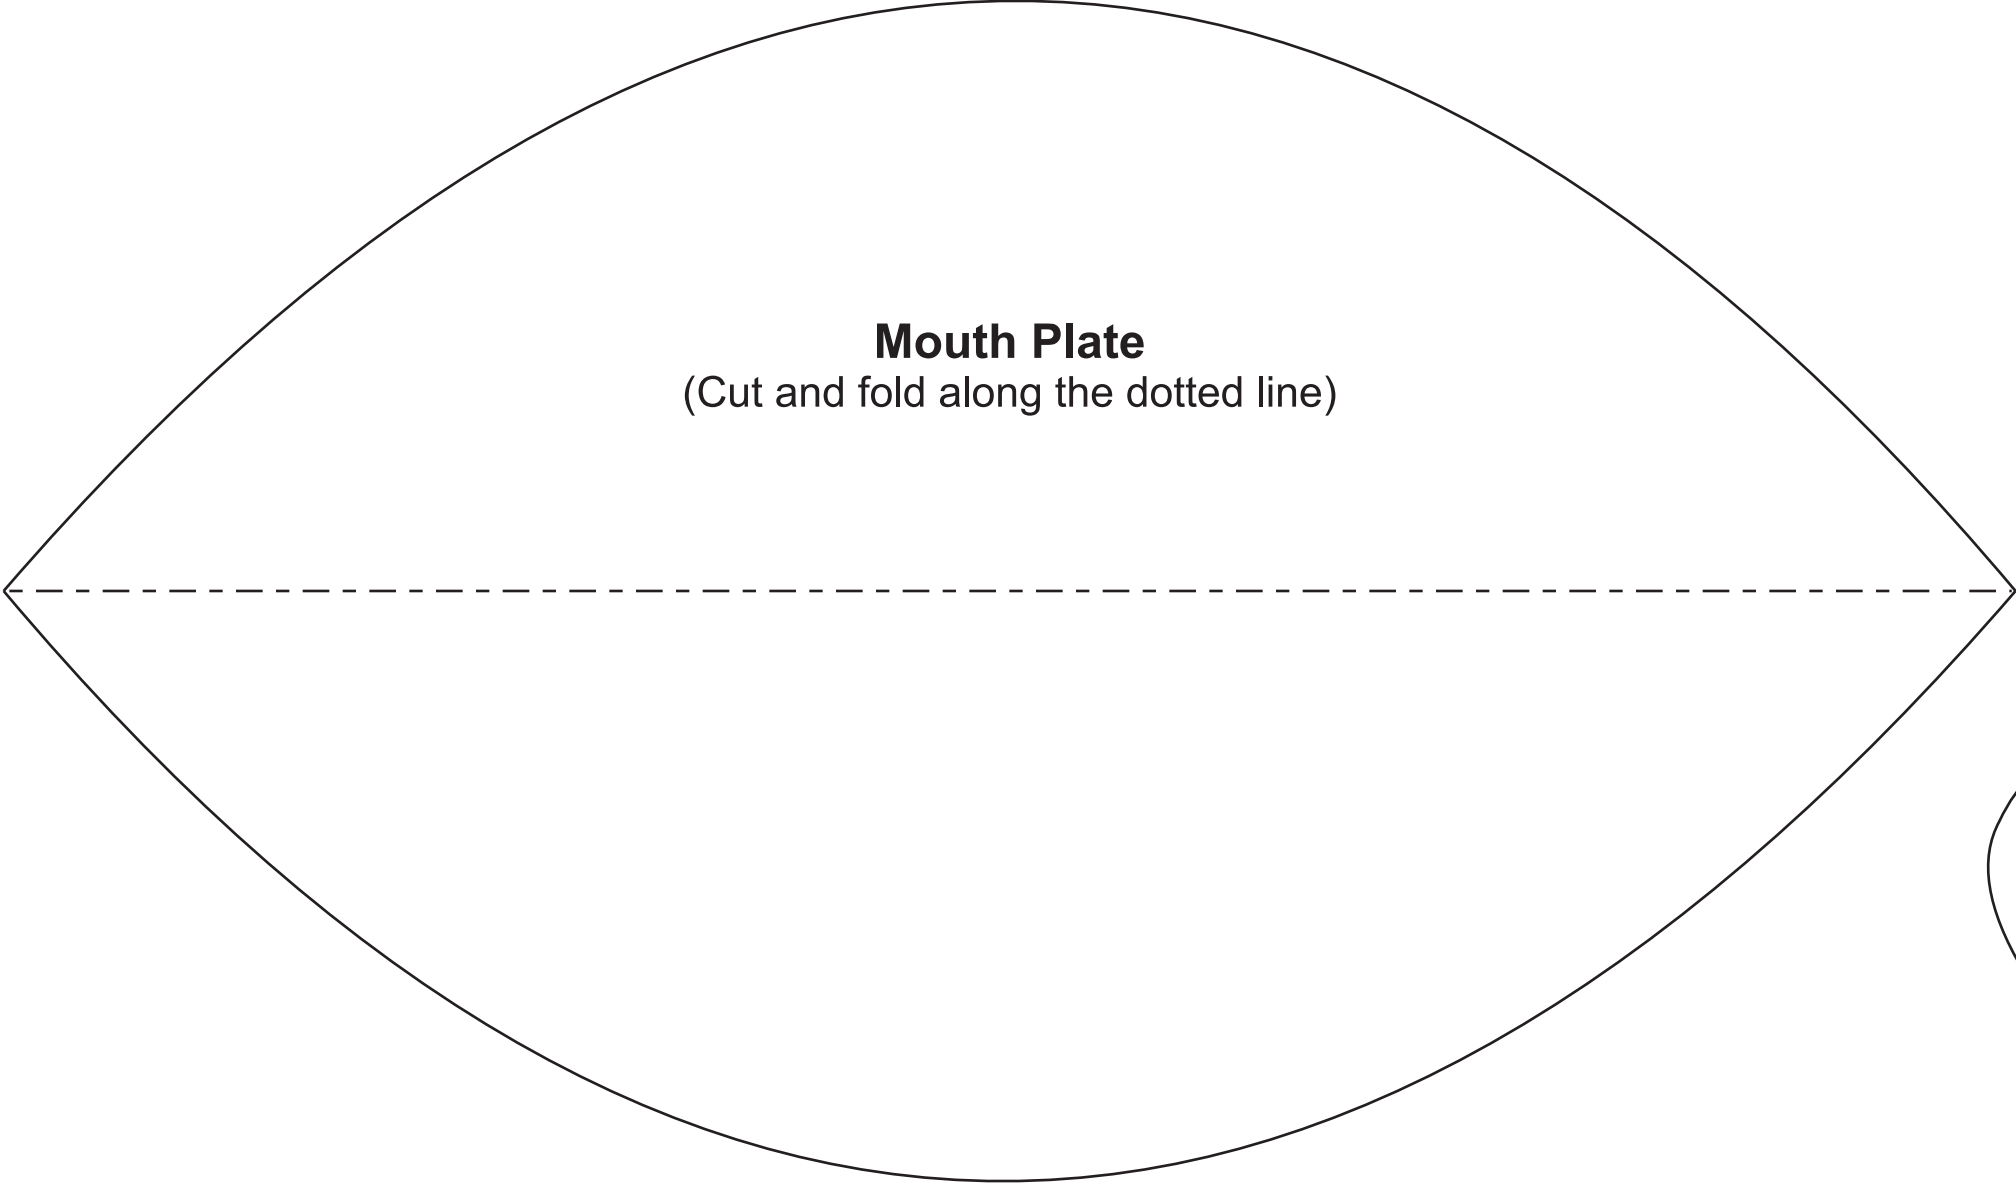

Simple Black Light Lip Puppet Pattern

Mouth Plate

(Cut and fold along the dotted line)

Tongue